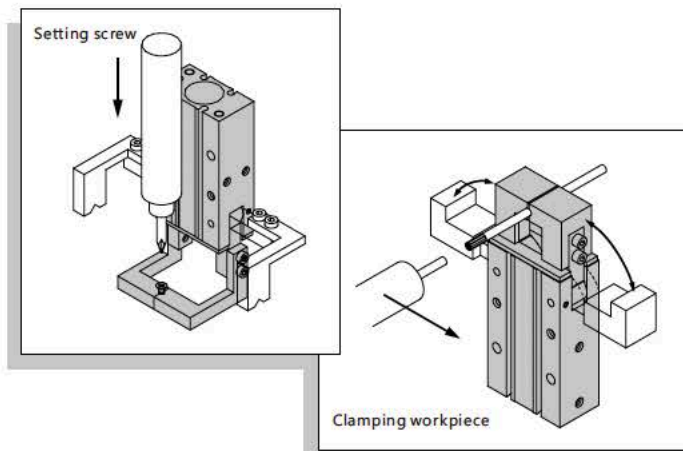

CHY Series 180° Angular Style Air Gripper

Product feature

The built-in type magnetic ring, can be installed magnetic switch. Can be suitable for use under special circumstances, the fingers open and close part of the special design, can prevent the small foreign body entering. Easy installation, with positioning hole.

Symbol

Product feature

Series	CHY2-10D	CHY2-16D	CHY2-20D	CHY2-25
Fluid	Compressed air			
Action	Double acting			
Max. pressure MPa	0.6			
Min. pressure MPa	0.1			
Ambient and fluid temperature	-10~+60°C			
Max. operating frequency	60C.P.M			
Repeatability	±0.2mm			
Gripping force N.M	0.16	0.54	1.10	2.18
Lubrication	Non-lube			
Port size	M5x0.8			

Please use ISOVG32 oil if needed.

Ordering code

Samples

Structure