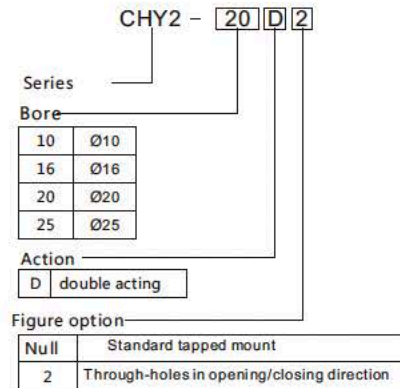

CHY Series 180° Angular Style Air Gripper

Product feature

The built-in type magnetic ring, can be installed magnetic switch. Can be suitable for use under special circumstances, the fingers open and close part of the special design, can prevent the small foreign body entering. Easy installation, with positioning hole.

Symbol

Product feature

Series	CHY2-10D	CHY2-16D	CHY2-20D	CHY2-25
Fluid	Compressed air			
Action	Double acting			
Max. pressure MPa	0.6			
Min. pressure MPa	0.1			
Ambient and fluid temperature	-10~+60°C			
Max. operating frequency	60C.P.M			
Repeatability	±0.2mm			
Gripping force N.M	0.16	0.54	1.10	2.18
Lubrication	Non-lube			
Port size	M5x0.8			

Please use ISOVG32 oil if needed.

Ordering code