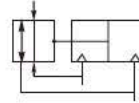

Product feature

The built-in type magnetic ring, can be installed magnetic switch. Can be suitable for use under special circumstances, the fingers open and close part of the special design, can prevent the small foreign body entering. Easy installation, with positioning hole.

Symbol