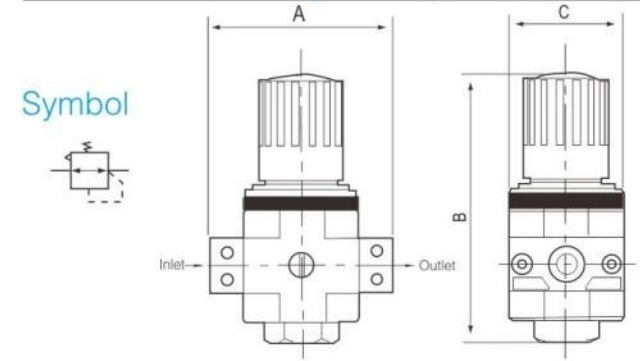

FRC Series FR.L combination

Dimension (mm)

Model	A	B	C
FRC-MIDI-02	140	268	55
FRC-MIDI-03			
FRC-MIDI-04			
FRC-MINI-01	104	210	40
FRC-MINI-02			
FRC-MINI-03			

Symbol

Technical Specification

Model	Components		Port Size Rp(PT)	Filter Accuracy	Max. Flow L/min(ANR)	Pressure Range MPa	Options/Description
	Filter-Regulator	Lubricator					
FRC-MINI	01	LFR-MINI	LOE-MINI	1/8"	700	0.15~1.2	Manual drain type Ambient Temperature: -5~60°C(Not Frozen) Suggested Lubricating Oil: Turbine No. 1 Oil(ISO VG32) Optional filter accuracy 5 μ m
	02			1000			
	03			1200			
FRC-MIDI	02	LFR-MIDI	LOE-MIDI	1/4"	1500		
	03			2000			
	04			2600			

LF Series Air filter

Dimension (mm)

Model	A	B	C
LF-MIDI-02	85	195	55
LF-MIDI-03			
LF-MIDI-04			
LF-MINI-01	64	161	40
LF-MINI-02			
LF-MINI-03			

Symbol

Technical Specification

Model	Port Size Rp(PT)	Filter Accuracy	Max. Flow L/min(ANR)	Pressure Range MPa	Options/Description
LF-MINI	01	40 μ m	1000	0.15~1.2	Manual drain type Ambient Temperature: -5~60°C(Not Frozen) Optional filter accuracy 5 μ m
	02		1200		
	03		1400		
LF-MIDI	02		1900		
	03		2700		
	04		3000		

LR Series Air Regulator

Dimension (mm)

Model	A	B	C
LR-MIDI-02	85	128	55
LR-MIDI-03			
LR-MIDI-04			
LR-MINI-01	64	96	40
LR-MINI-02			
LR-MINI-03			

Symbol

Technical Specification

Model	Port Size Rp(PT)	Max. Flow L/min(ANR)	Pressure Range MPa	Options/Description
LR-MINI	01	1000	0.15~1.2	Ambient Temperature: -5~60°C(Not Frozen)
	02	1600		
	03	1800		
LR-MIDI	02	2200		
	03	3300		
	04	4000		

LFR Series Air filter-regulator

Dimension(mm)

Model	A	B	C
LFR-MIDI-02	85	268	55
LFR-MIDI-03			
LFR-MIDI-04			
LFR-MINI-01	64	210	40
LFR-MINI-02			
LFR-MINI-03			

Symbol

Technical Specification

Model	Port Size Rp(PT)	Filter Accuracy	Max. Flow L/min(ANR)	Pressure Range MPa	Options/Description
LFR-MINI	01	40 μ m	750	0.15~1.2	Manual drain type Ambient Temperature: -5~60°C(Not Frozen) Optional filter accuracy 5 μ m
	02		1400		
	03		1600		
LFR-MIDI	02		2000		
	03		3100		
	04		3400		