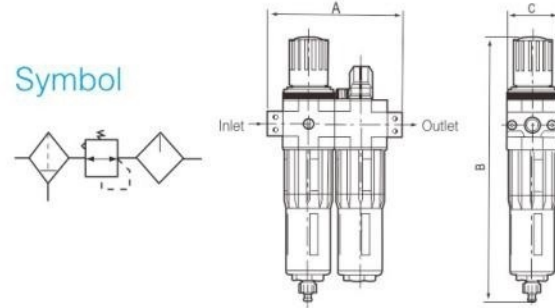

FRC Series FR.L combination

Dimension (mm)

Model	A	B	C
FRC-MIDI-02	140	268	55
FRC-MIDI-03			
FRC-MIDI-04			
FRC-MINI-01	104	210	40
FRC-MINI-02			
FRC-MINI-03			

Symbol

Technical Specification

Model	Components		Port Size Rp(PT)	Filter Accuracy	Max. Flow L/min(ANR)	Pressure Range MPa	Options/Description
	Filter-Regulator	Lubricator					
FRC-MINI	01	LFR-MINI	LOE-MINI	1/8"	700	0.15~1.2	Manual drain type Ambient Temperature: -5~60°C(Not Frozen) Suggested Lubricating Oil: Turbine No. 1 Oil(ISO VG32) Optional filter accuracy 5 μ m
	02			1000			
	03			1200			
FRC-MIDI	02	LFR-MIDI	LOE-MIDI	1/4"	1500		
	03			2000			
	04			2600			

LF Series Air filter

Dimension (mm)

Model	A	B	C
LF-MIDI-02	85	195	55
LF-MIDI-03			
LF-MIDI-04			
LF-MINI-01	64	161	40
LF-MINI-02			
LF-MINI-03			

Symbol

Technical Specification

Model	Port Size Rp(PT)	Filter Accuracy	Max. Flow L/min(ANR)	Pressure Range MPa	Options/Description
LF-MINI	01	40 μ m	1000	0.15~1.2	Manual drain type Ambient Temperature: -5~60°C(Not Frozen) Optional filter accuracy 5 μ m
	02		1200		
	03		1400		
LF-MIDI	02		1900		
	03		2700		
	04		3000		

LR Series Air Regulator

Dimension (mm)

Model	A	B	C
LR-MIDI-02	85	128	55
LR-MIDI-03			
LR-MIDI-04			
LR-MINI-01	64	96	40
LR-MINI-02			
LR-MINI-03			

Symbol

Technical Specification

Model	Port Size Rp(PT)	Max. Flow L/min(ANR)	Pressure Range MPa	Options/Description
LR-MINI	01	1000	0.15~1.2	Ambient Temperature: -5~60°C(Not Frozen)
	02	1600		
	03	1800		
LR-MIDI	02	2200		
	03	3300		
	04	4000		

LFR Series Air filter-regulator

Dimension(mm)

Model	A	B	C
LFR-MIDI-02	85	268	55
LFR-MIDI-03			
LFR-MIDI-04			
LFR-MINI-01	64	210	40
LFR-MINI-02			
LFR-MINI-03			

Symbol

Technical Specification

Model	Port Size Rp(PT)	Filter Accuracy	Max. Flow L/min(ANR)	Pressure Range MPa	Options/Description
LFR-MINI	01	40 μ m	750	0.15~1.2	Manual drain type Ambient Temperature: -5~60°C(Not Frozen) Optional filter accuracy 5 μ m
	02		1400		
	03		1600		
LFR-MIDI	02		2000		
	03		3100		
	04		3400		