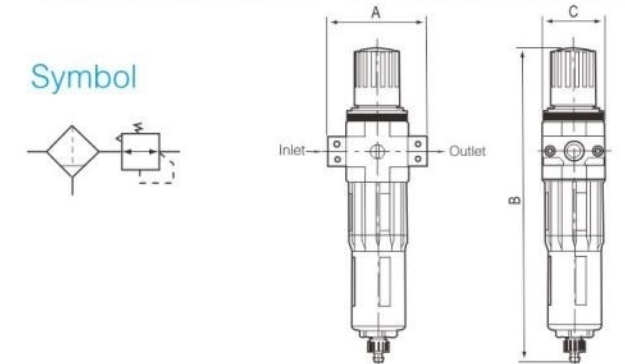

FRC Series FR.L combination

Dimension (mm)

Model	A	B	C
FRC-MIDI-02	140	268	55
FRC-MIDI-03			
FRC-MIDI-04			
FRC-MINI-01	104	210	40
FRC-MINI-02			
FRC-MINI-03			

Symbol

Technical Specification

Model	Components		Port Size Rp(PT)	Filter Accuracy	Max. Flow L/min(ANR)	Pressure Range MPa	Options/Description
	Filter-Regulator	Lubricator					
FRC-MINI	01	LFR-MINI	LOE-MINI	1/8"	700	0.15~1.2	Manual drain type Ambient Temperature: -5~60°C(Not Frozen) Suggested Lubricating Oil: Turbine No. 1 Oil(ISO VG32) Optional filter accuracy 5 μ m
	02			1000			
	03			1200			
FRC-MIDI	02	LFR-MIDI	LOE-MIDI	1/4"	1500		
	03			2000			
	04			2600			

LF Series Air filter

Dimension (mm)

Model	A	B	C
LF-MIDI-02	85	195	55
LF-MIDI-03			
LF-MIDI-04			
LF-MINI-01	64	161	40
LF-MINI-02			
LF-MINI-03			

Symbol

Technical Specification

Model	Port Size Rp(PT)	Filter Accuracy	Max. Flow L/min(ANR)	Pressure Range MPa	Options/Description
LF-MINI	01	40 μ m	1000	0.15~1.2	Manual drain type Ambient Temperature: -5~60°C(Not Frozen) Optional filter accuracy 5 μ m
	02		1200		
	03		1400		
LF-MIDI	02		1900		
	03		2700		
	04		3000		

LR Series Air Regulator

Dimension (mm)

Model	A	B	C
LR-MIDI-02	85	128	55
LR-MIDI-03			
LR-MIDI-04			
LR-MINI-01	64	96	40
LR-MINI-02			
LR-MINI-03			

Symbol

Technical Specification

Model	Port Size Rp(PT)	Max. Flow L/min(ANR)	Pressure Range MPa	Options/Description
LR-MINI	01	1000	0.15~1.2	Ambient Temperature: -5~60°C(Not Frozen)
	02	1600		
	03	1800		
LR-MIDI	02	2200		
	03	3300		
	04	4000		

LFR Series Air filter-regulator

Dimension(mm)

Model	A	B	C
LFR-MIDI-02	85	268	55
LFR-MIDI-03			
LFR-MIDI-04			
LFR-MINI-01	64	210	40
LFR-MINI-02			
LFR-MINI-03			

Symbol

Technical Specification

Model	Port Size Rp(PT)	Filter Accuracy	Max. Flow L/min(ANR)	Pressure Range MPa	Options/Description
LFR-MINI	01	40 μ m	750	0.15~1.2	Manual drain type Ambient Temperature: -5~60°C(Not Frozen) Optional filter accuracy 5 μ m
	02		1400		
	03		1600		
LFR-MIDI	02		2000		
	03		3100		
	04		3400		