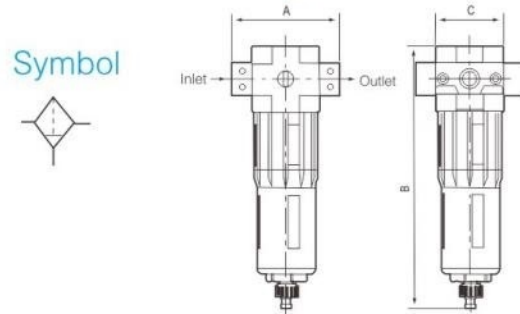

FRC Series FR.L combination

Dimension (mm)

Model	A	B	C
FRC-MIDI-02	140	268	55
FRC-MIDI-03			
FRC-MIDI-04			
FRC-MINI-01	104	210	40
FRC-MINI-02			
FRC-MINI-03			

Symbol

Technical Specification

Model	Components		Port Size Rp(PT)	Filter Accuracy	Max. Flow L/min(ANR)	Pressure Range MPa	Options/Description
	Filter-Regulator	Lubricator					
FRC-MINI	01	LFR-MINI	LOE-MINI	1/8"	700	0.15~1.2	Manual drain type Ambient Temperature: -5~60°C(Not Frozen) Suggested Lubricating Oil: Turbine No. 1 Oil(ISO VG32) Optional filter accuracy 5 μ m
	02			1000			
	03			1200			
FRC-MIDI	02	LFR-MIDI	LOE-MIDI	1/4"	1500		
	03			2000			
	04			2600			

LF Series Air filter

Dimension (mm)

Model	A	B	C
LF-MIDI-02	85	195	55
LF-MIDI-03			
LF-MIDI-04			
LF-MINI-01	64	161	40
LF-MINI-02			
LF-MINI-03			

Symbol

Technical Specification

Model	Port Size Rp(PT)	Filter Accuracy	Max. Flow L/min(ANR)	Pressure Range MPa	Options/Description
LF-MINI	01	40 μ m	1000	0.15~1.2	Manual drain type Ambient Temperature: -5~60°C(Not Frozen) Optional filter accuracy 5 μ m
	02		1200		
	03		1400		
LF-MIDI	02		1900		
	03		2700		
	04		3000		

LR Series Air Regulator

Dimension (mm)

Model	A	B	C
LR-MIDI-02	85	128	55
LR-MIDI-03			
LR-MIDI-04			
LR-MINI-01	64	96	40
LR-MINI-02			
LR-MINI-03			

Symbol

Technical Specification

Model	Port Size Rp(PT)	Max. Flow L/min(ANR)	Pressure Range MPa	Options/Description
LR-MINI	01	1000	0.15~1.2	Ambient Temperature: -5~60°C(Not Frozen)
	02	1600		
	03	1800		
LR-MIDI	02	2200		
	03	3300		
	04	4000		

LFR Series Air filter-regulator

Dimension(mm)

Model	A	B	C
LFR-MIDI-02	85	268	55
LFR-MIDI-03			
LFR-MIDI-04			
LFR-MINI-01	64	210	40
LFR-MINI-02			
LFR-MINI-03			

Symbol

Technical Specification

Model	Port Size Rp(PT)	Filter Accuracy	Max. Flow L/min(ANR)	Pressure Range MPa	Options/Description
LFR-MINI	01	40 μ m	750	0.15~1.2	Manual drain type Ambient Temperature: -5~60°C(Not Frozen) Optional filter accuracy 5 μ m
	02		1400		
	03		1600		
LFR-MIDI	02		2000		
	03		3100		
	04		3400		